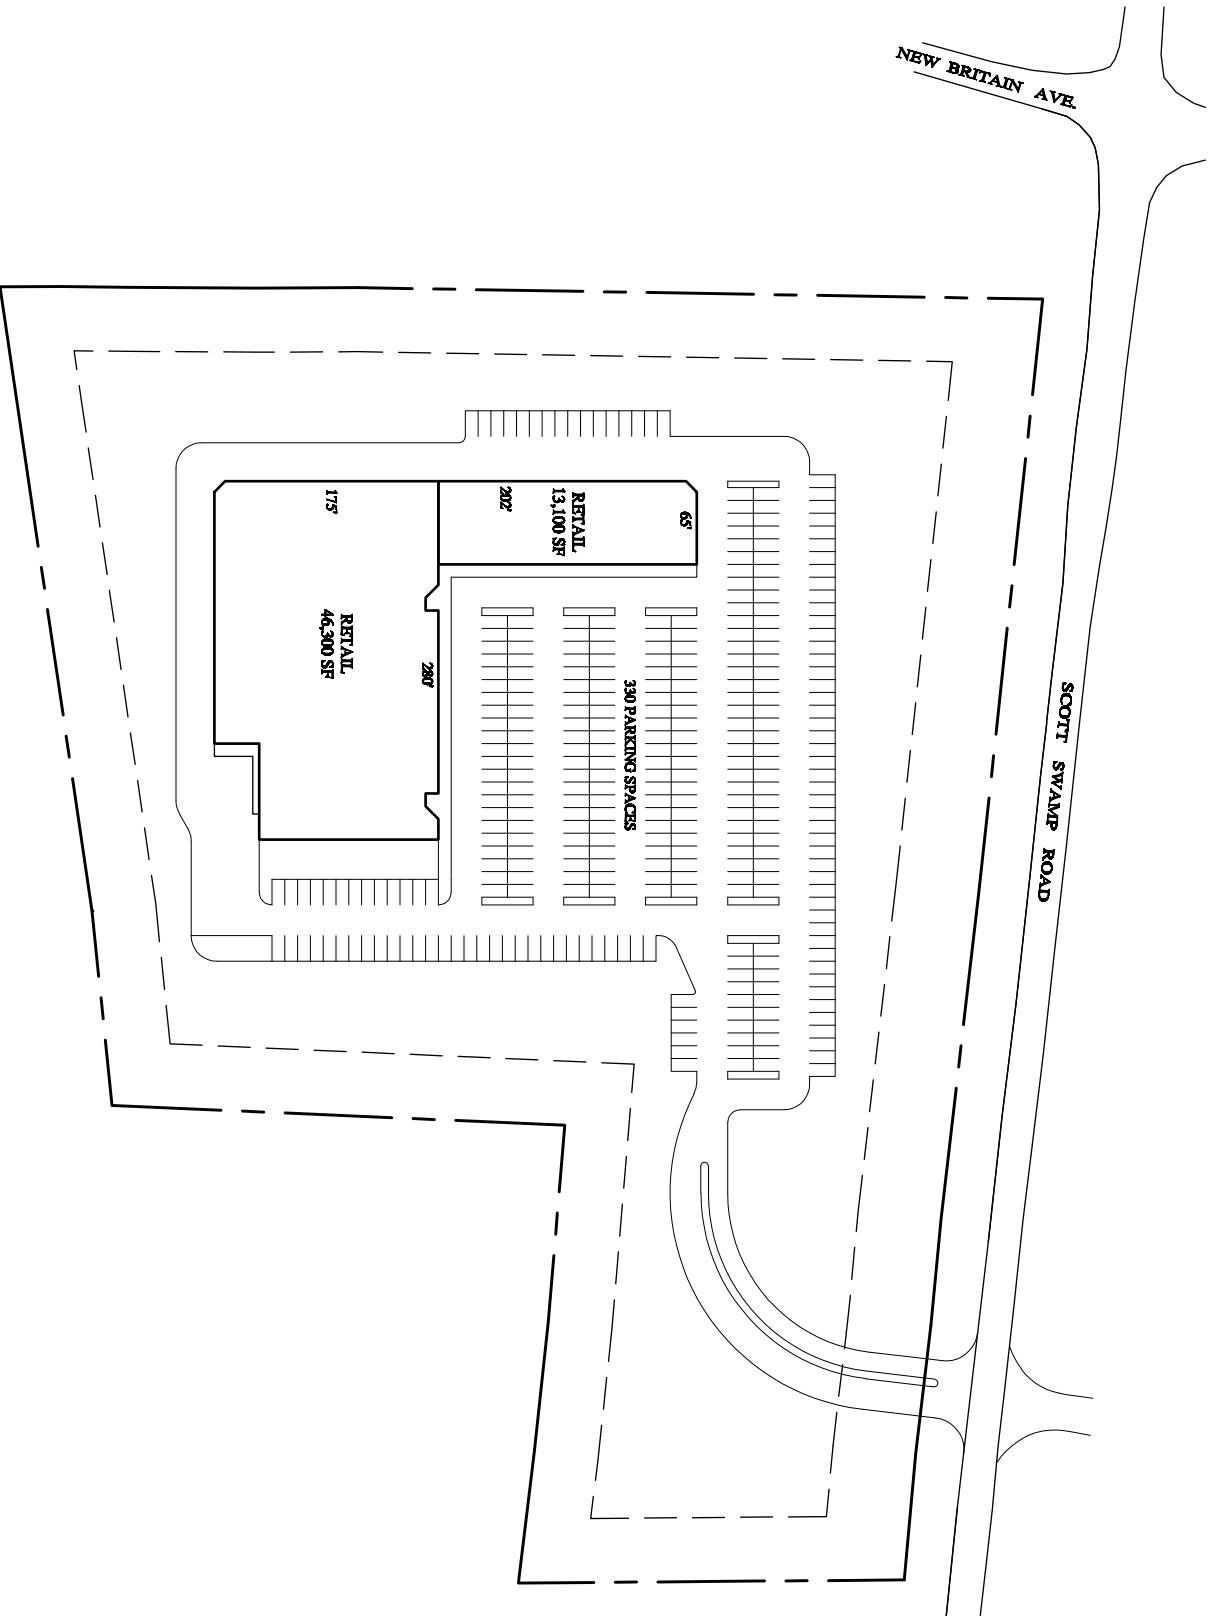

DON HAMMERBERG ASSOC.
ARCHITECTS
772 FARMINGTON AVENUE
FARMINGTON CT 06032
860 677-9501 FAX 860 676-9459

FARMINGTON SHOPPING CENTER
SCOTT SWAMP ROAD
FARMINGTON, CT

JOB# 1818

DATE: 12/21/11

1 PROPOSED SITE PLAN

SCALE: 1"=150'